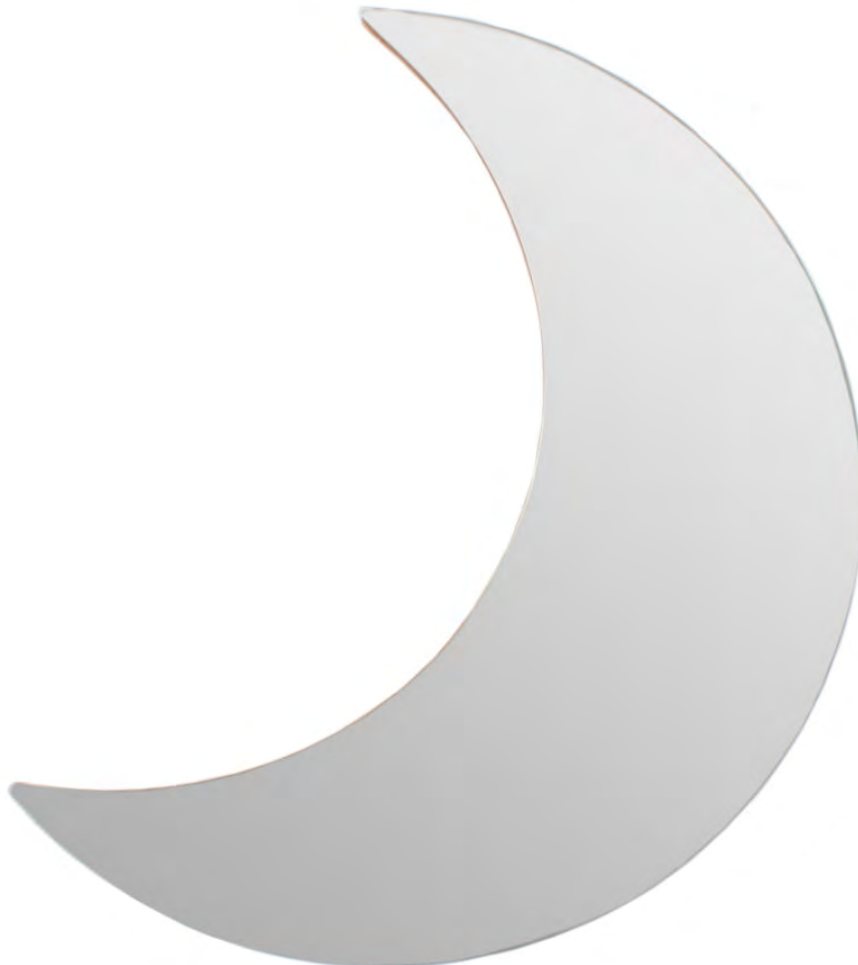

**Product Code**

FI\_53127

Crescent Moon Mirror

Barcode: 5055581697601

### **Product Description**

Striking crescent moon shaped mirror which would make an eye-catching focal point in any room.

The product is manufactured in China

#### **Product Dimensions:**

H: 40cm x W: 30cm x D: 1cm